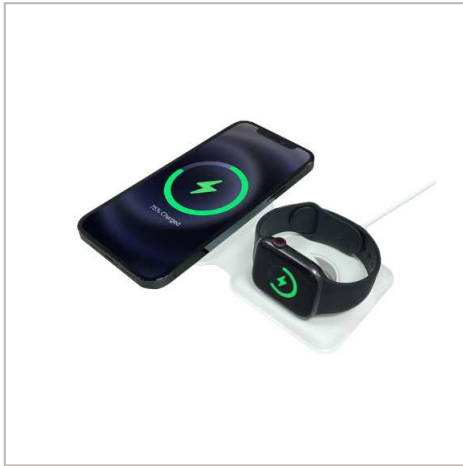

## MagSafe Duo Wireless Charger

MAGSAFE DUO WIRELESS CHARGER IS SUITABLE FOR IPHONE 12 SERIES AND NEWER MODELS. CHARGE YOUR PHONE AND YOUR APPLE WATCH AT THE SAME TIME. FOLDS IN HALF SO GREAT FOR ON THE GO. PRINTED WITH YOUR LOGO. WHITE COLOUR. MINIMUM 25PCS.

|                        |  |
|------------------------|--|
| SIZE                   | 83.5mm x 76mm x 19mm                   |
| BRANDING METHOD        | Printed                                |
| MATERIAL               | ABS + PU                               |
| FITTING                | USB to USB-C cable                     |
| COLOURS                | White                                  |
| PRINT AREA             | 55mm x 55mm                            |
| UNIT WEIGHT            | 0.135kg                                |
| MOQ                    | 25                                     |
| PACKING                | Standard box with instructions         |
| CARTON QUANTITY        | 100pcs                                 |
| CARTON WEIGHT          | 14kg                                   |
| CARTON DIMENSIONS      | 54x32.5x26cm                           |
| ARTWORK                | Required in any vectorised file format |
| PRODUCTION PROOF       | Visuals supplied within 24 hours       |
| PRE PRODUCTION SAMPLE  | Approx 2 weeks from artwork approval   |
| BULK TURNAROUND        | Approx 3 weeks from artwork approval   |
| COMMODITY CODE         | 8543709990                             |
| COUNTRY OF MANUFACTURE | China                                  |