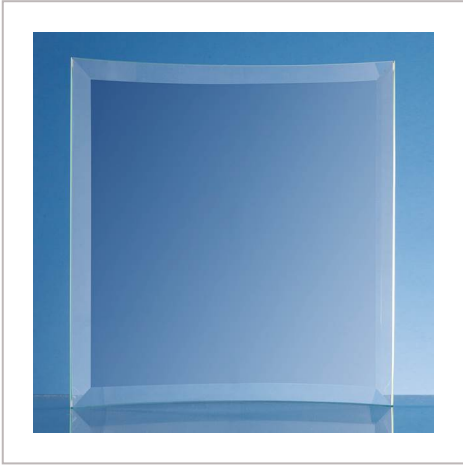

Jade Glass Bevelled Crescent

22.5CM X 20.5CM X 5MM JADE GLASS BEVELLED CRESCENT

| | |
|--------------------------|---------------------|
| METHOD | Engraved |
| PRINT AREA | H170, W170 |
| MATERIAL | Glass |
| COLOURS | Jade |
| SIZE | H225, W205 |
| AWARD PACKAGING | White Skillet Boxes |
| WEIGHT | 1.3KG |
| MOQ | 1 |
| CARTON QUANTITY | 15 |
| CARTON WEIGHT | 20KG |
| CARTON DIMENSIONS | 61cm x 46cm x 46cm |