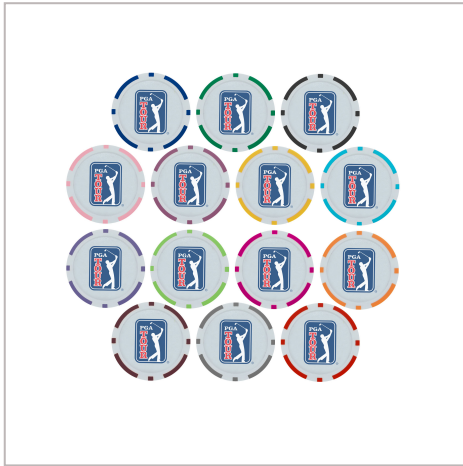

Casino Chip Ball Marker

TRADITIONAL PLASTIC CASINO CHIP BALL MARKER FOR USE ON THE PUTTING GREEN. CHOICE OF STANDARD COLOURS. BRANDED WITH A DIGITAL PRINT ON BOTH SIDES AS STANDARD. FULL COLOUR PRINT. MIN. 100PCS.

BRANDING METHOD	Digital
MATERIAL	ABS
COLOURS	Black, Hot Pink, Yellow, Red, Grey, Light Blue, Green, Blue, Pink, Light Green, Brown, Light Purple, Purple & Orange
SIZE	40mm Diameter
PRINT AREA	32mm diameter
UNIT WEIGHT	0.012kg
MOQ	100
PACKING	Bulk packed into 25's
CARTON QUANTITY	500pcs
CARTON WEIGHT	12kg
CARTON DIMENSIONS	24x20x20cm
ARTWORK	Required in any vectorised file format
PRODUCTION PROOF	Visuals supplied within 24 hours
PRE PRODUCTION SAMPLE	Approx 3 weeks from artwork approval
BULK TURNAROUND	Approx 4 weeks from artwork approval
COMMODITY CODE	9503009990
COUNTRY OF MANUFACTURE	China