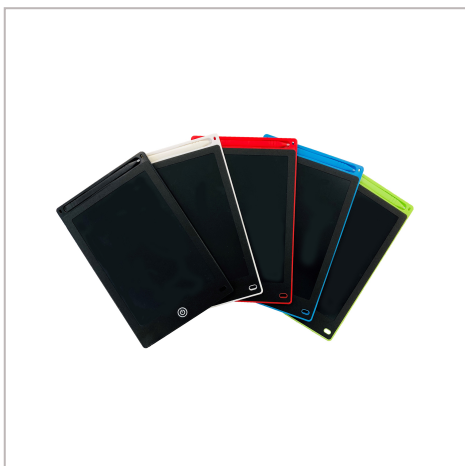

## Erasable Memo Pad

OUR ERASABLE MEMO PAD IS THE NEW INNOVATIVE DESKTOP PRODUCT TO REPLACE YOUR PAPER NOTEPAD. SIMPLY WRITE YOUR NOTE ON THE SCREEN AND ONCE NOT NEEDED CAN BE ERASED WITH THE CLICK OF A BUTTON. THE LIGHTWEIGHT LCD WRITING SCREEN IS DESIGNED TO FEEL JUST LIKE WRITING ON PAPER. LOCKING SWITCH IF YOU DON'T WANT YOUR MESSAGE TO BE ERASED. AVAILABLE IN 5 STANDARD COLOURS: BLACK, WHITE, RED, BLUE & GREEN. COMPLETE WITH STYLUS FOR WRITING. SUPPLIED IN STANDARD BOX PACKAGING. MINIMUM JUST 100PCS.

BRANDING METHOD	Pad Printed
MATERIAL	ABS
COLOURS	Black, Blue, Green, Pink, Red & White
SIZE	4.4" - 116mm x 88mm or 8.5" - 225mm x 145mm
PRINT AREA	30mm x 15mm (Based on 4.4") or 50mm x 20mm (Based on 8.5")
UNIT WEIGHT	0.11kg
MOQ	100
PACKING	Individually Poly Bagged (Based on 4.4") or Standard Box (Based on 8.5")
CARTON QUANTITY	200pcs (Based on 4.4") or 100pcs (Based on 8.5")
CARTON WEIGHT	8kg (Based on 4.4") or 11kg (Based on 8.5")
CARTON DIMENSIONS	52x31.5x23.5cm
ARTWORK	Required in any vectorised file format
PRODUCTION PROOF	Visuals supplied within 24 hours
PRE PRODUCTION SAMPLE	Approx 2 weeks from artwork approval
BULK TURNAROUND	Approx 3-4 weeks from artwork approval
COMMODITY CODE	3926100000
COUNTRY OF MANUFACTURE	China