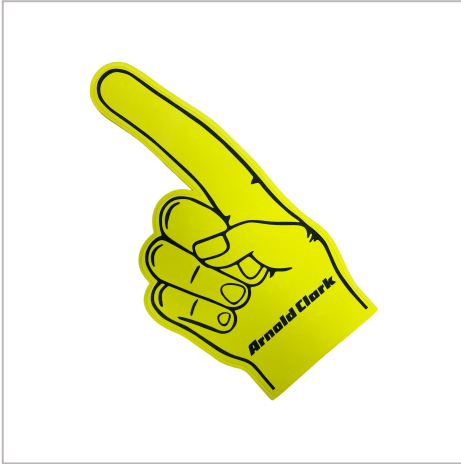

## Foam Hand

GRAB ATTENTION WITH OUR COLOSSAL FOAM HANDS!  
PERFECT FOR SPORTING EVENTS, CONCERTS, AND  
CELEBRATIONS. LIGHTWEIGHT, VIBRANT, AND CUSTOMIZABLE –  
MAKE YOUR MESSAGE STAND TALL WITH OUR FOAM HANDS!

BRANDING METHOD	Screen Print
MATERIAL	EVA
COLOURS	100+ Standard Colours
SIZE	45cm x 23cm, 4mm thickness
PRINT AREA	All over
UNIT WEIGHT	0.086kg
MOQ	100
PACKING	Bulk Packed
CARTON QUANTITY	300pcs
CARTON WEIGHT	26kg
CARTON DIMENSIONS	57x35x65cm
ARTWORK	Required in any vectorised file format
PRODUCTION PROOF	Visuals supplied within 24 hours
PRE PRODUCTION SAMPLE	Approx 2 weeks from artwork approval
BULK TURNAROUND	Approx 3 weeks from artwork approval
COMMODITY CODE	3926909090
COUNTRY OF MANUFACTURE	China