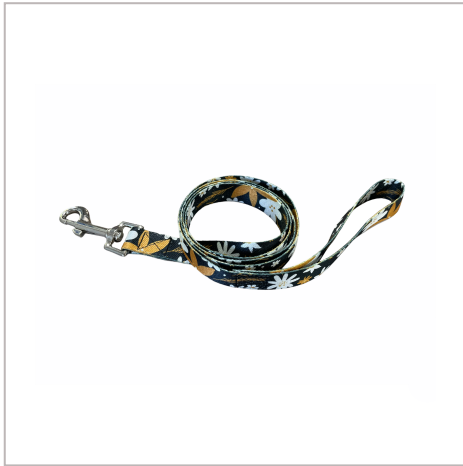

Recycled PET Dog Lead

RECYCLED PET DOG LEADS COME AS A 20MM WIDTH AS STANDARD.THEY ARE SUPPLIED WITH A HEAVY DUTY, NICKEL PLATED HOOK & SEWN LOOP HANDLE.THESE CAN BE PANTONE MATCHED ON ANY QUANTITY AND PRINTED BOTH SIDES AS STANDARD.MOQ OF JUST 200PCS.

FITTING	Dog Clip
BRANDING METHOD	Dye Sublimation
MATERIAL	Recycled PET
COLOURS	Full Colour Print
SIZE	1,200mm x 20mm lead, 1.5mm thick
PRINT AREA	All Over
UNIT WEIGHT	0.065kg
MOQ	200
PACKING	Individually Poly Bagged
CARTON QUANTITY	200pcs
CARTON WEIGHT	13kg
CARTON DIMENSIONS	50x30x30cm
ARTWORK	Required in any vectorised file format
PRODUCTION PROOF	Visuals supplied within 24 hours
PRE PRODUCTION SAMPLE	Approx 3 weeks from artwork approval
BULK TURNAROUND	Approx 4 weeks from artwork approval
COMMODITY CODE	4201000090
COUNTRY OF MANUFACTURE	China